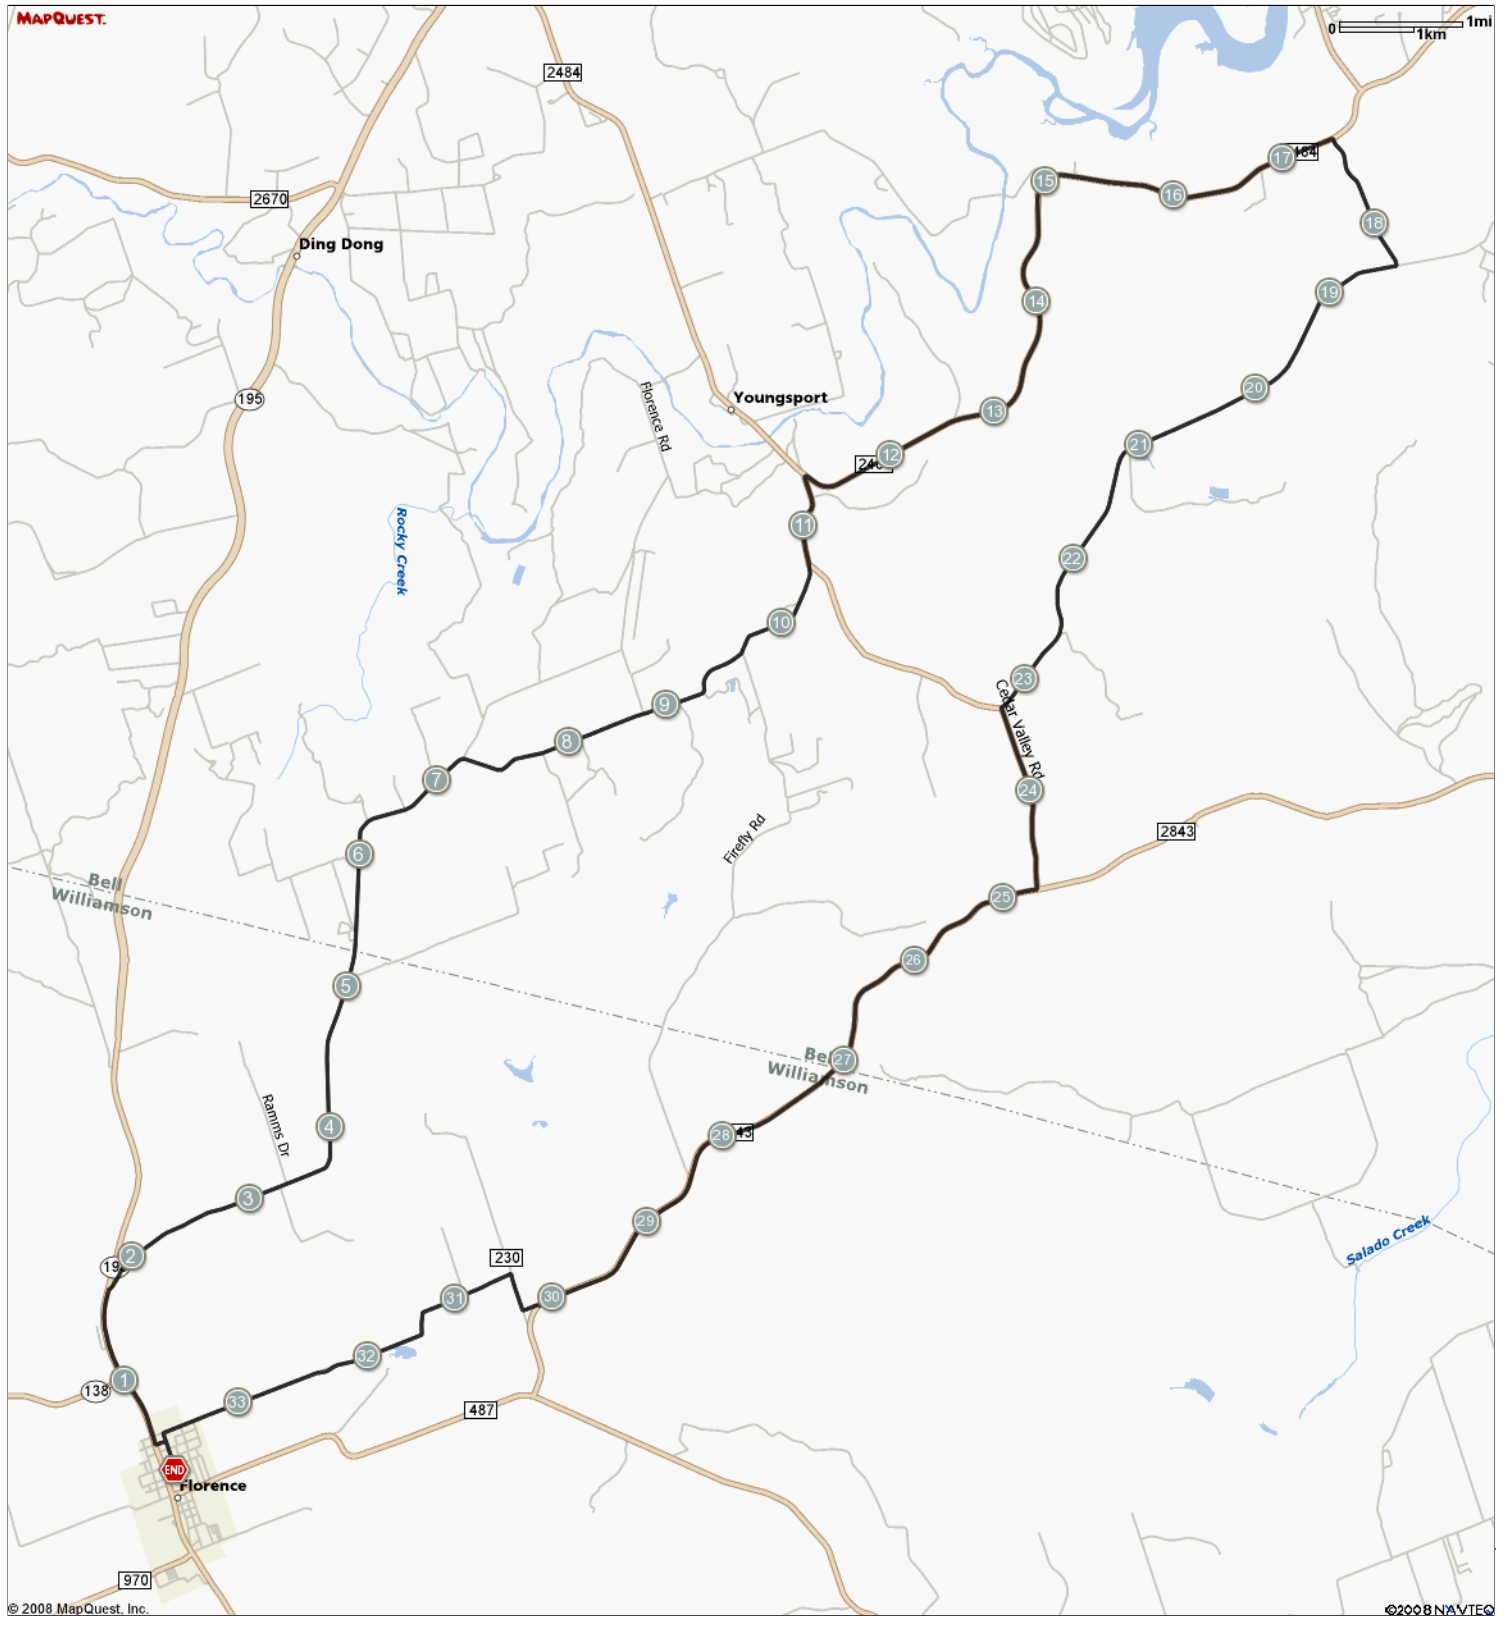

ROUTE DESCRIPTION:  
No Description Provided

**ROUTE DESCRIPTION:**  
 No Description Provided

Notes		
AT	FOR	NOTES
0.38 mi.	458 ft.	Turn <b>right</b> at <b>E Caskey St</b>
0.47 mi.	6,666 ft.	Turn <b>right</b> at <b>N Patterson Ave/ TX-195</b> Continue to follow TX-195
1.73 mi.	1,004 ft.	Turn <b>right</b> at <b>Spur 440</b>
1.92 mi.	50,170 ft.	Slight <b>right</b> at <b>Highway 228</b>
11.43 mi.	31,724 ft.	Turn <b>right</b> at <b>2484</b>
17.43 mi.	5,759 ft.	Turn <b>right</b> at <b>Eagle Nest Rd</b>
18.52 mi.	25,988 ft.	Turn <b>right</b> at <b>Crows Ranch Rd</b>
23.45 mi.	7,365 ft.	Turn <b>left</b> at <b>Cedar Valley Rd</b>

Notes		
AT	FOR	NOTES
24.84 mi.	28,258 ft.	Turn <b>right</b> at <b>2843</b>
30.19 mi.	754 ft.	Turn <b>right</b> to stay on <b>2843/3189</b>
30.34 mi.	1,531 ft.	Turn <b>right</b> at <b>Highway 230</b>
30.63 mi.	4,035 ft.	Turn <b>left</b> at <b>Highway 229</b>
31.39 mi.	12,489 ft.	Turn <b>left</b> to stay on <b>Highway 229</b>
33.76 mi.	1,642 ft.	Turn <b>left</b> at <b>College Ave</b>
34.07 mi.	-	Stop